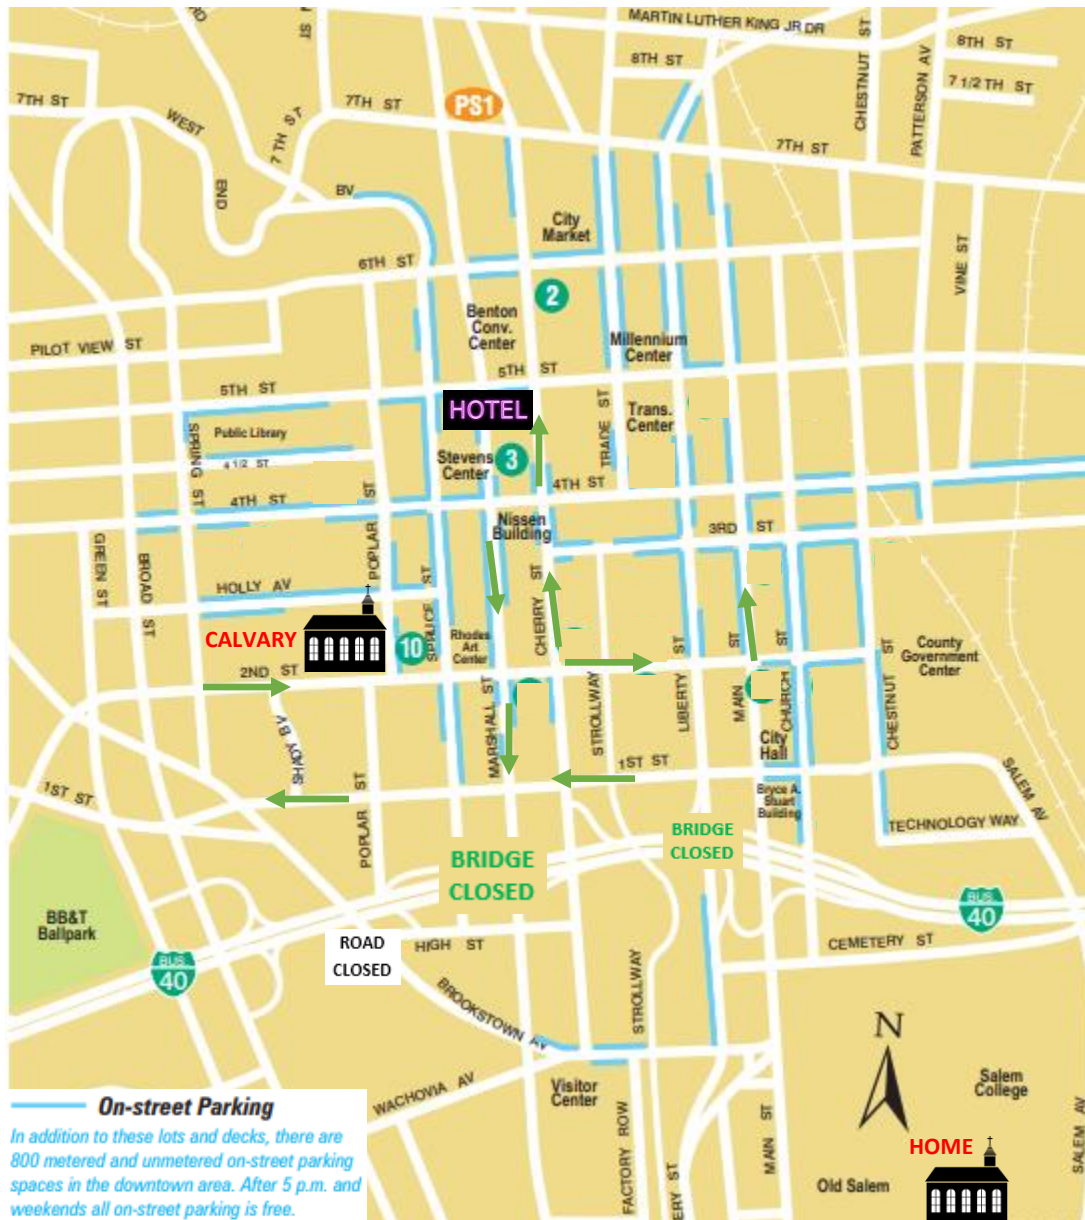

## Conference Locations

### On-street Parking

In addition to these lots and decks, there are 800 metered and unmetered on-street parking spaces in the downtown area. After 5 p.m. and weekends all on-street parking is free.

### Locations in Downtown Winston-Salem

- Embassy Suites Hotel | 425 North Cherry Street
- Calvary Moravian Church | 600 Holly Avenue
- Home Moravian Church | 529 South Church Street

### Parking

- 2 6th/Cherry-Trade Parking Deck
- 3 Cherry/Marshall Parking Deck
- 10 Holly Avenue/Spruce Street Lot